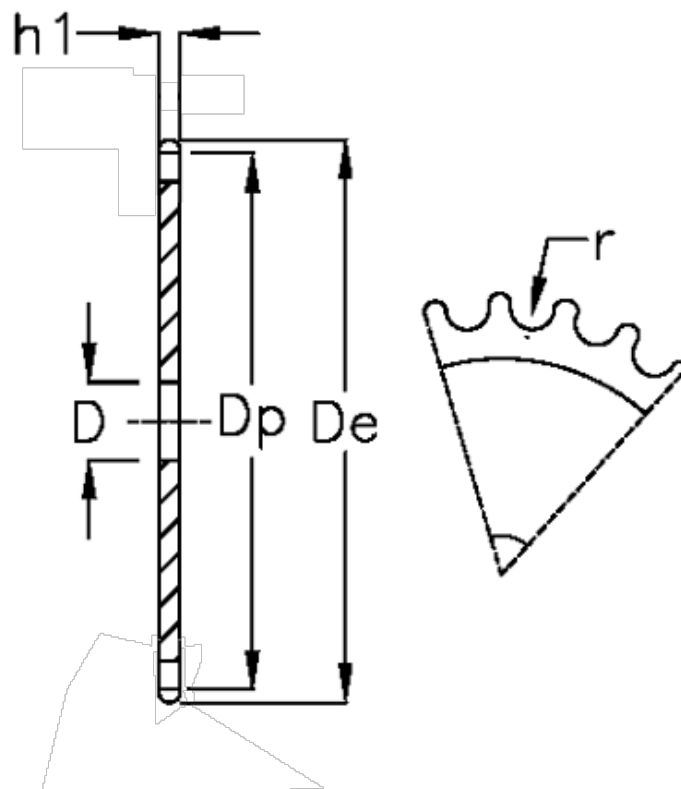

Article number: 616021003054

Description: Plate wheel 06 B-1 Z=54 simplex

Measures

C	= 1
D	= 16
De	= 167.8
Dp	= 163.82
For chain size	= 3/8 x 7/32
For chain type	= 06 B-1
h1	= 5.3
Number of teeth	= 54

$r = 6.35$